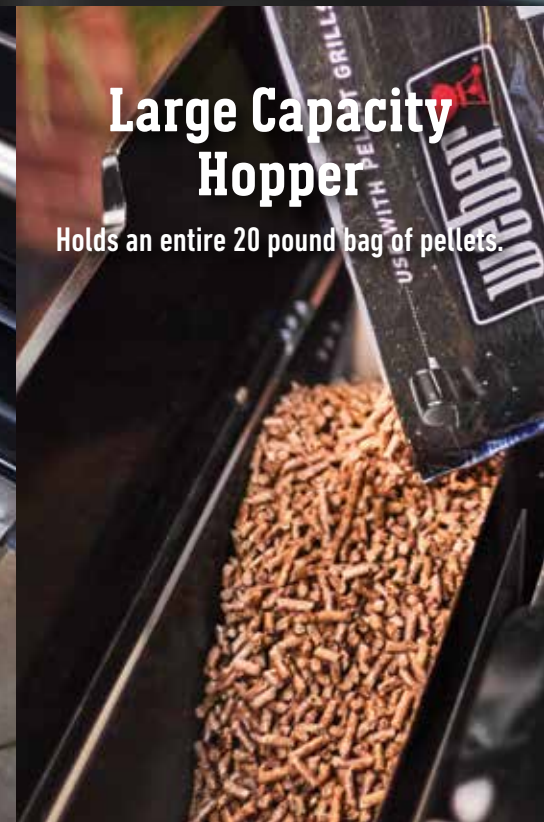

200-600° Temperature range

Easy-Clean Ash
and Grease Drawer

Large Capacity
Hopper

Holds an entire 20 pound bag of pellets.

Weber Porcelain-Enamel Finish

NEW

Turn any grill into a smart grill.

weber  
connect
SMART GRILLING HUB